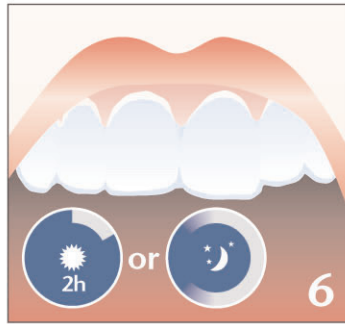

home Illuminé™

Tooth Whitening Gels
for Home Treatment

Professional Bleaching Step by Step

K 150.079

DENSPLY
DETREY